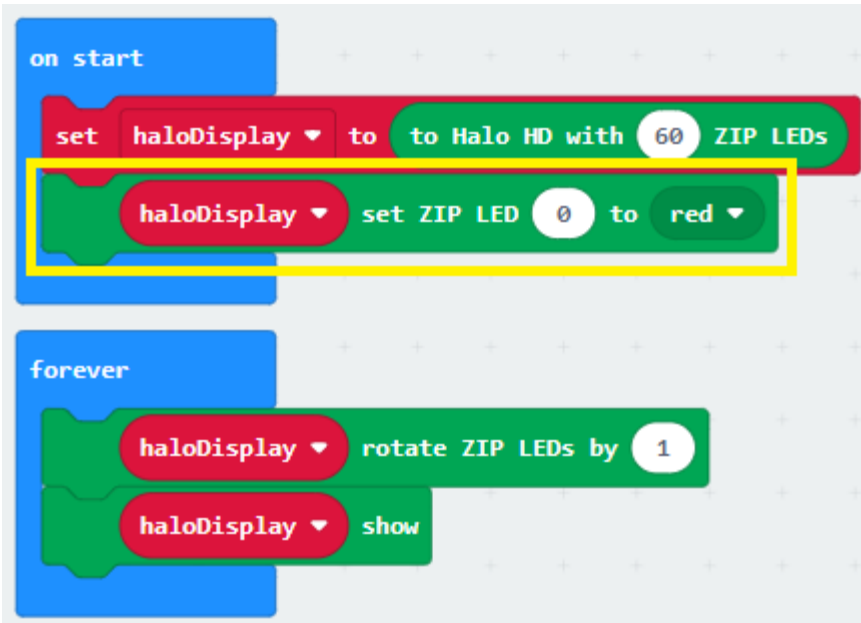

Runner

Make sure that you have added the Kitronik Halo LED extension (instructions are in Rainbow Rotate).

Adapt your Rainbow Rotate so it behaves like this: <https://youtu.be/r9vnYoVN7WI>

Show Ms. Gorski when you are done.