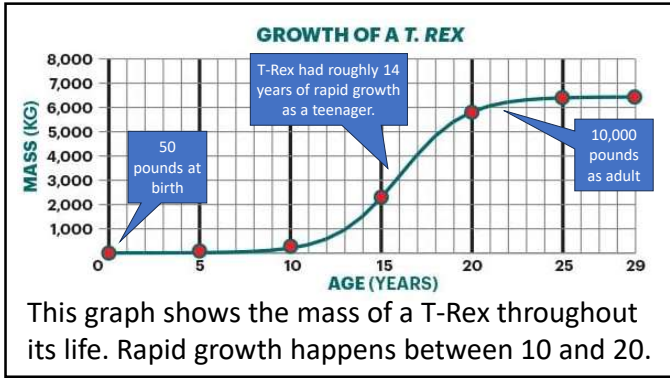

7

8

9

Research Question #1
To allow it to grow so large, did a T-Rex live longer than humans?

In fact, the T-Rex put on 10,000 pounds in about 10 years. It grew very fast.

10

11