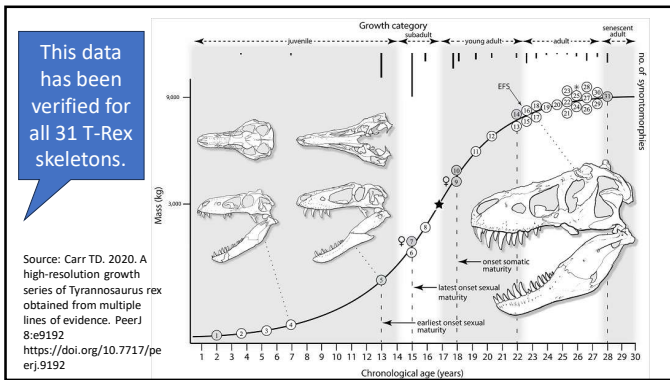

9

Research Question #1
To allow it to grow so large, did a T-Rex live longer than humans?

In fact, the T-Rex put on 10,000 pounds in about 10 years. It grew very fast.

10

11