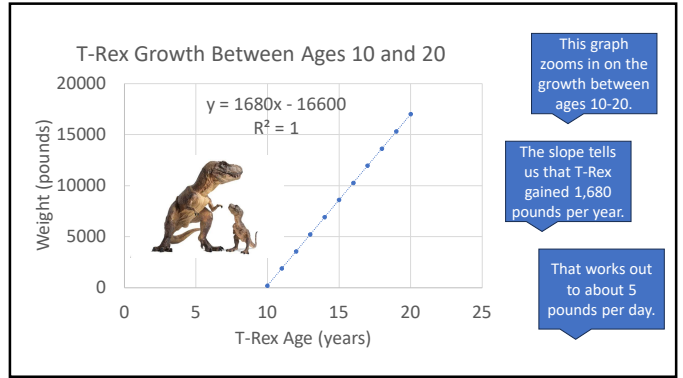

7

8

9

Research Question #1
To allow it to grow so large, did a T-Rex live longer than humans?

In fact, the T-Rex put on 10,000 pounds in about 10 years. It grew very fast.

10

11