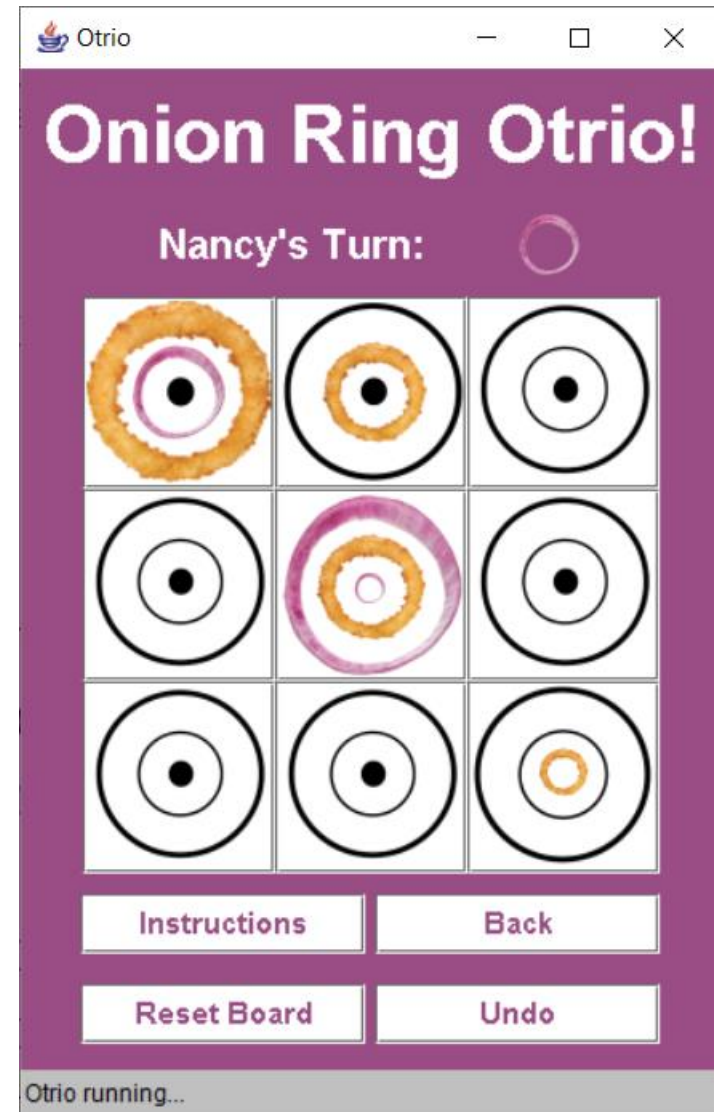

The record that won, it's main song played when you won.

Another example of a really nice user interface.

This one was for Number Tic Tac Toe.

An example of a silly user interface:

Otrio requires a billion pictures behind the scenes.