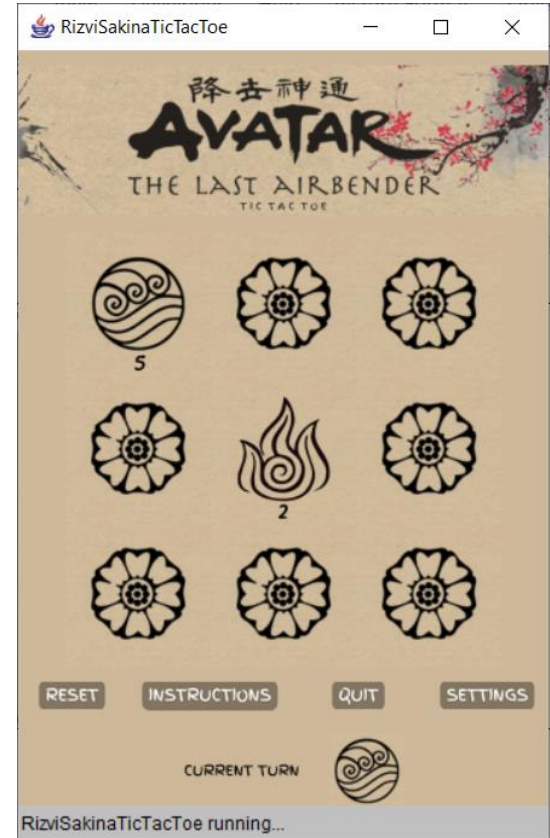

* Other themes are allowed! This is just a list to start you thinking.

An example of a really nice theme.

The pieces in the board were animated gifs. They turned like they were playing on a record player.

The record that won, it's main song played when you won.

Another example of a really nice user interface.

This one was for Number Tic Tac Toe.

An example of a silly user interface:

Otrio requires a billion pictures behind the scenes.