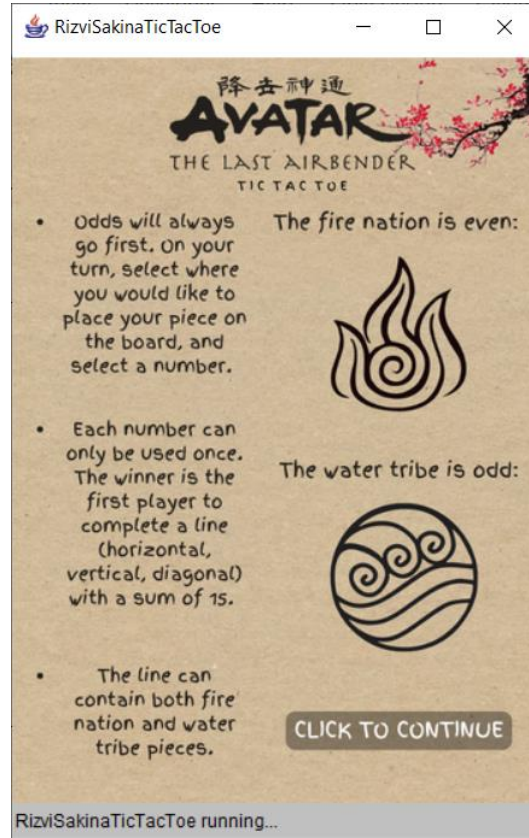

* Other themes are allowed! This is just a list to start you thinking.

An example of a really nice theme.

The pieces in the board were animated gifs. They turned like they were playing on a record player.

The record that won, it's main song played when you won.

Another example of a really nice user interface.

This one was for Number Tic Tac Toe.

An example of a silly user interface:

Otrio requires a billion pictures behind the scenes.